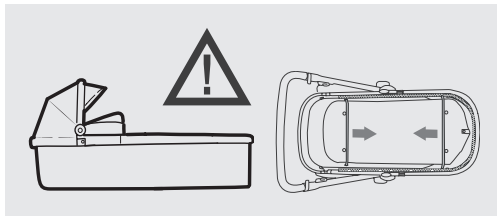

JOO LZ POSITIVE DESIGN

Designed in The Netherlands
Conçu aux Pays-Bas

INSTRUCTION MANUAL/NOTICE D'UTILISATION JOO LZ TRAVEL BAG DAY/GEO

 Day/Geo Mono

 Duo

 Twin