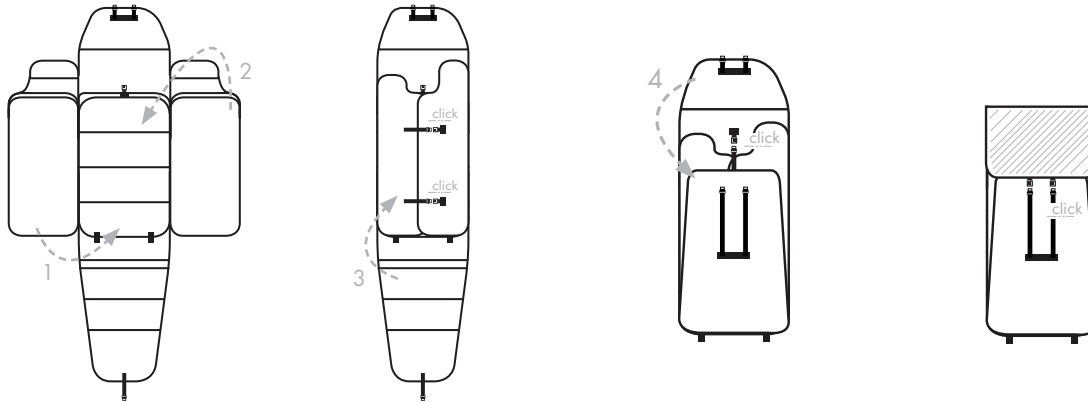

JOO LZ POSITIVE DESIGN

Designed in The Netherlands
Conçu aux Pays-Bas

INSTRUCTION MANUAL/NOTICE D'UTILISATION JOO LZ TRAVEL BAG DAY/GEO

 Day/Geo Mono

 Duo

 Twin