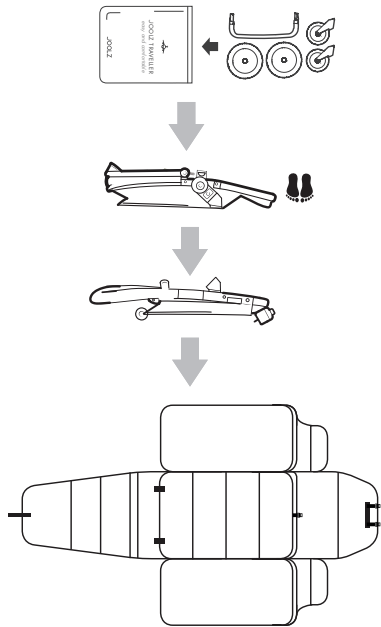

JOO LZ POSITIVE DESIGN

Designed in The Netherlands
Conçu aux Pays-Bas

INSTRUCTION MANUAL/NOTICE D'UTILISATION JOO LZ TRAVEL BAG DAY/GEO

 Day/Geo Mono

 Duo

 Twin