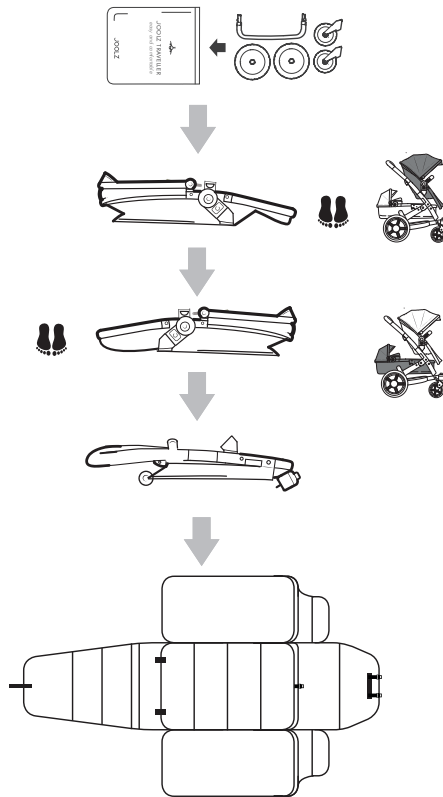

JOO LZ POSITIVE DESIGN

Designed in The Netherlands
Conçu aux Pays-Bas

INSTRUCTION MANUAL/NOTICE D'UTILISATION JOO LZ TRAVEL BAG DAY/GEO

 Day/Geo Mono

 Duo

 Twin